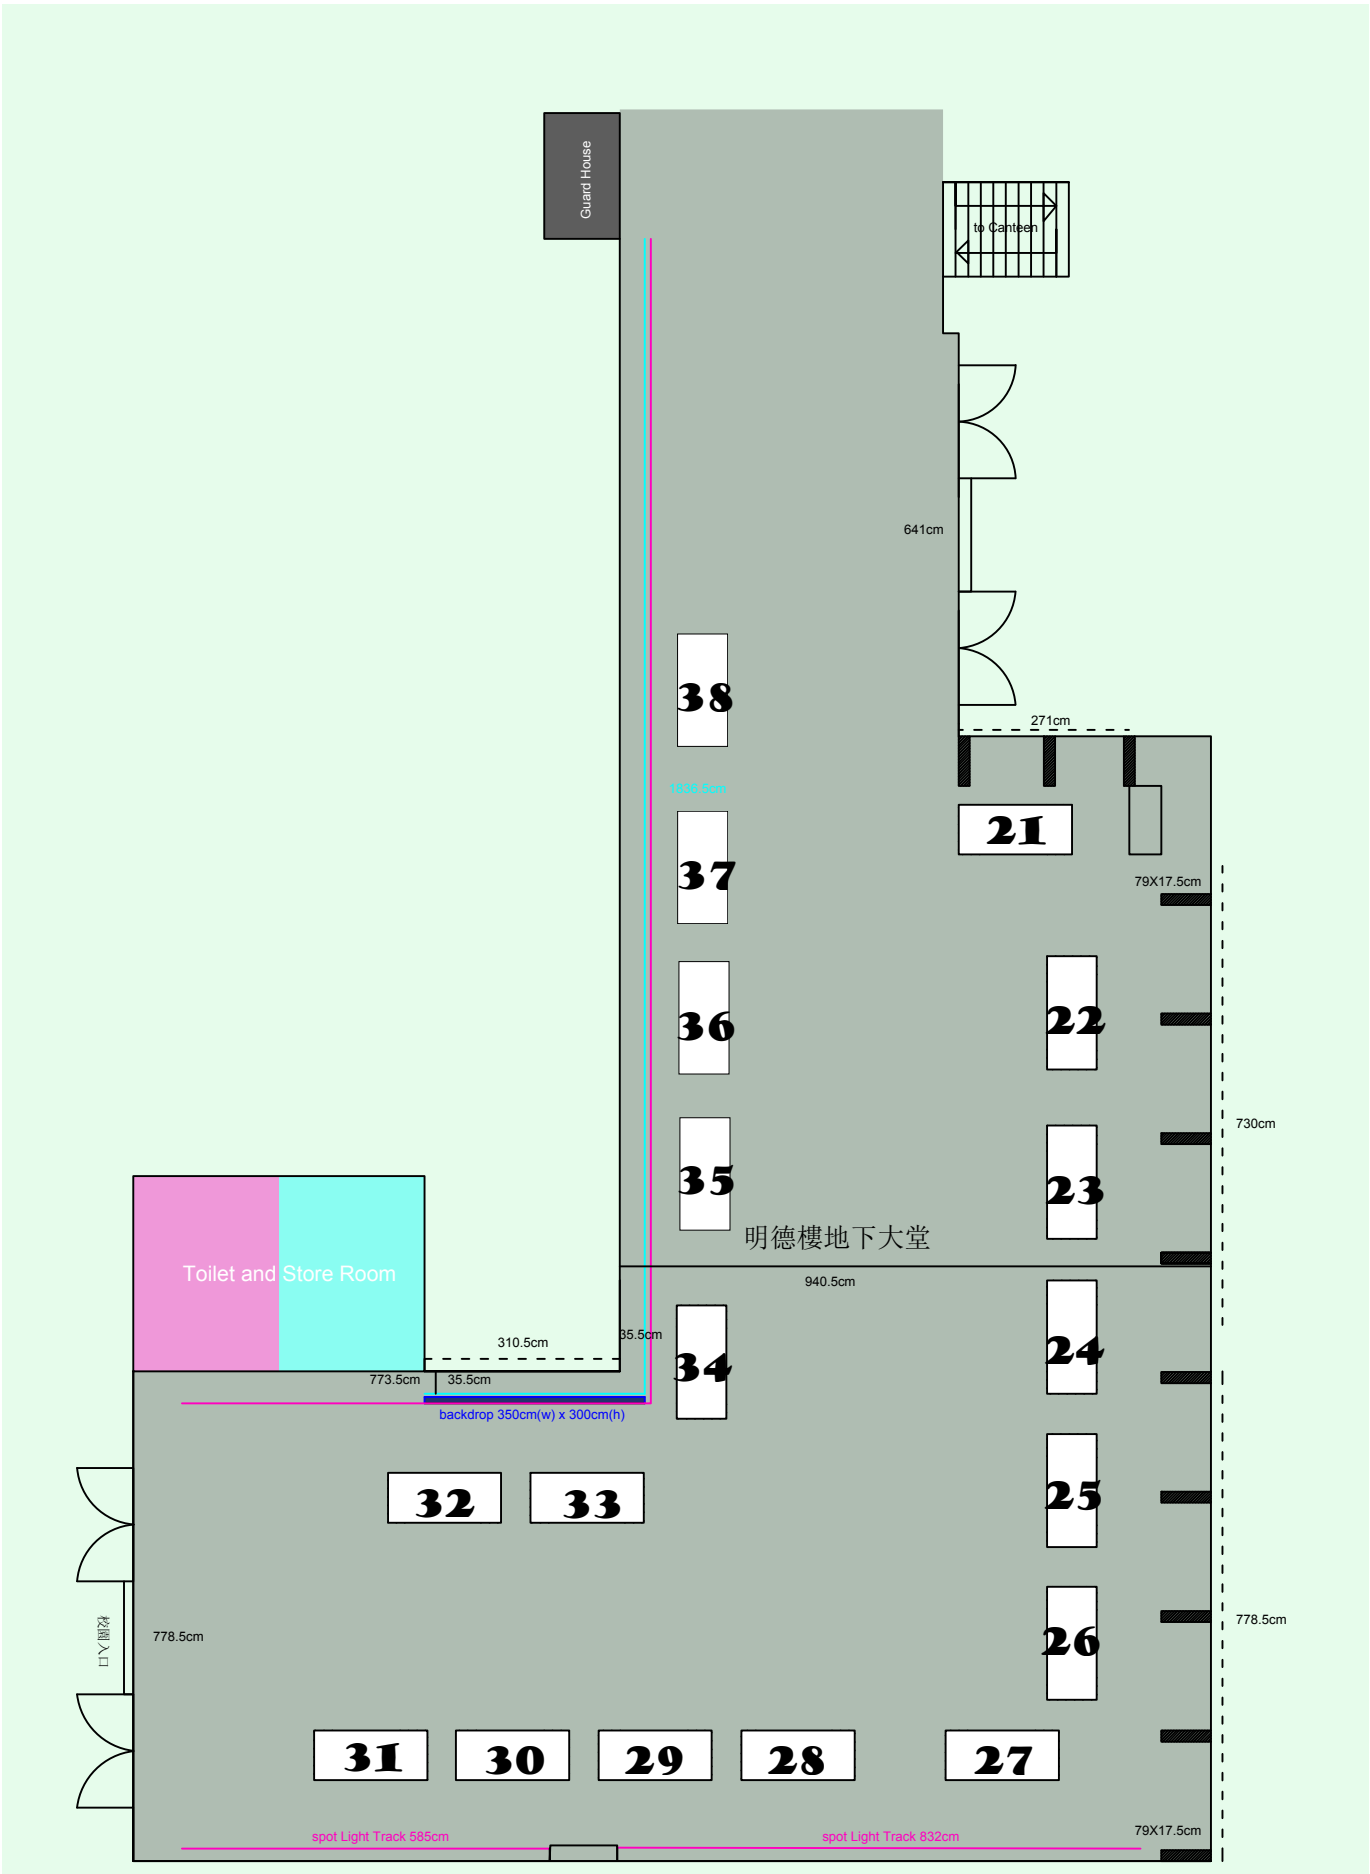

# 懷遠樓展覽廳及展覽廊平面圖

Lam Kan Exhibition Gallery & Exhibition Gallery

Guard House

to Canteen

641cm

38

271cm

37

36

21

79X17.5cm

35

22

23

730cm

明德樓地下大堂

940.5cm

34

24

310.5cm

35.5cm

773.5cm

35.5cm

backdrop 350cm(w) x 300cm(h)

30

29

28

27

spot Light Track 585cm

spot Light Track 832cm

79X17.5cm