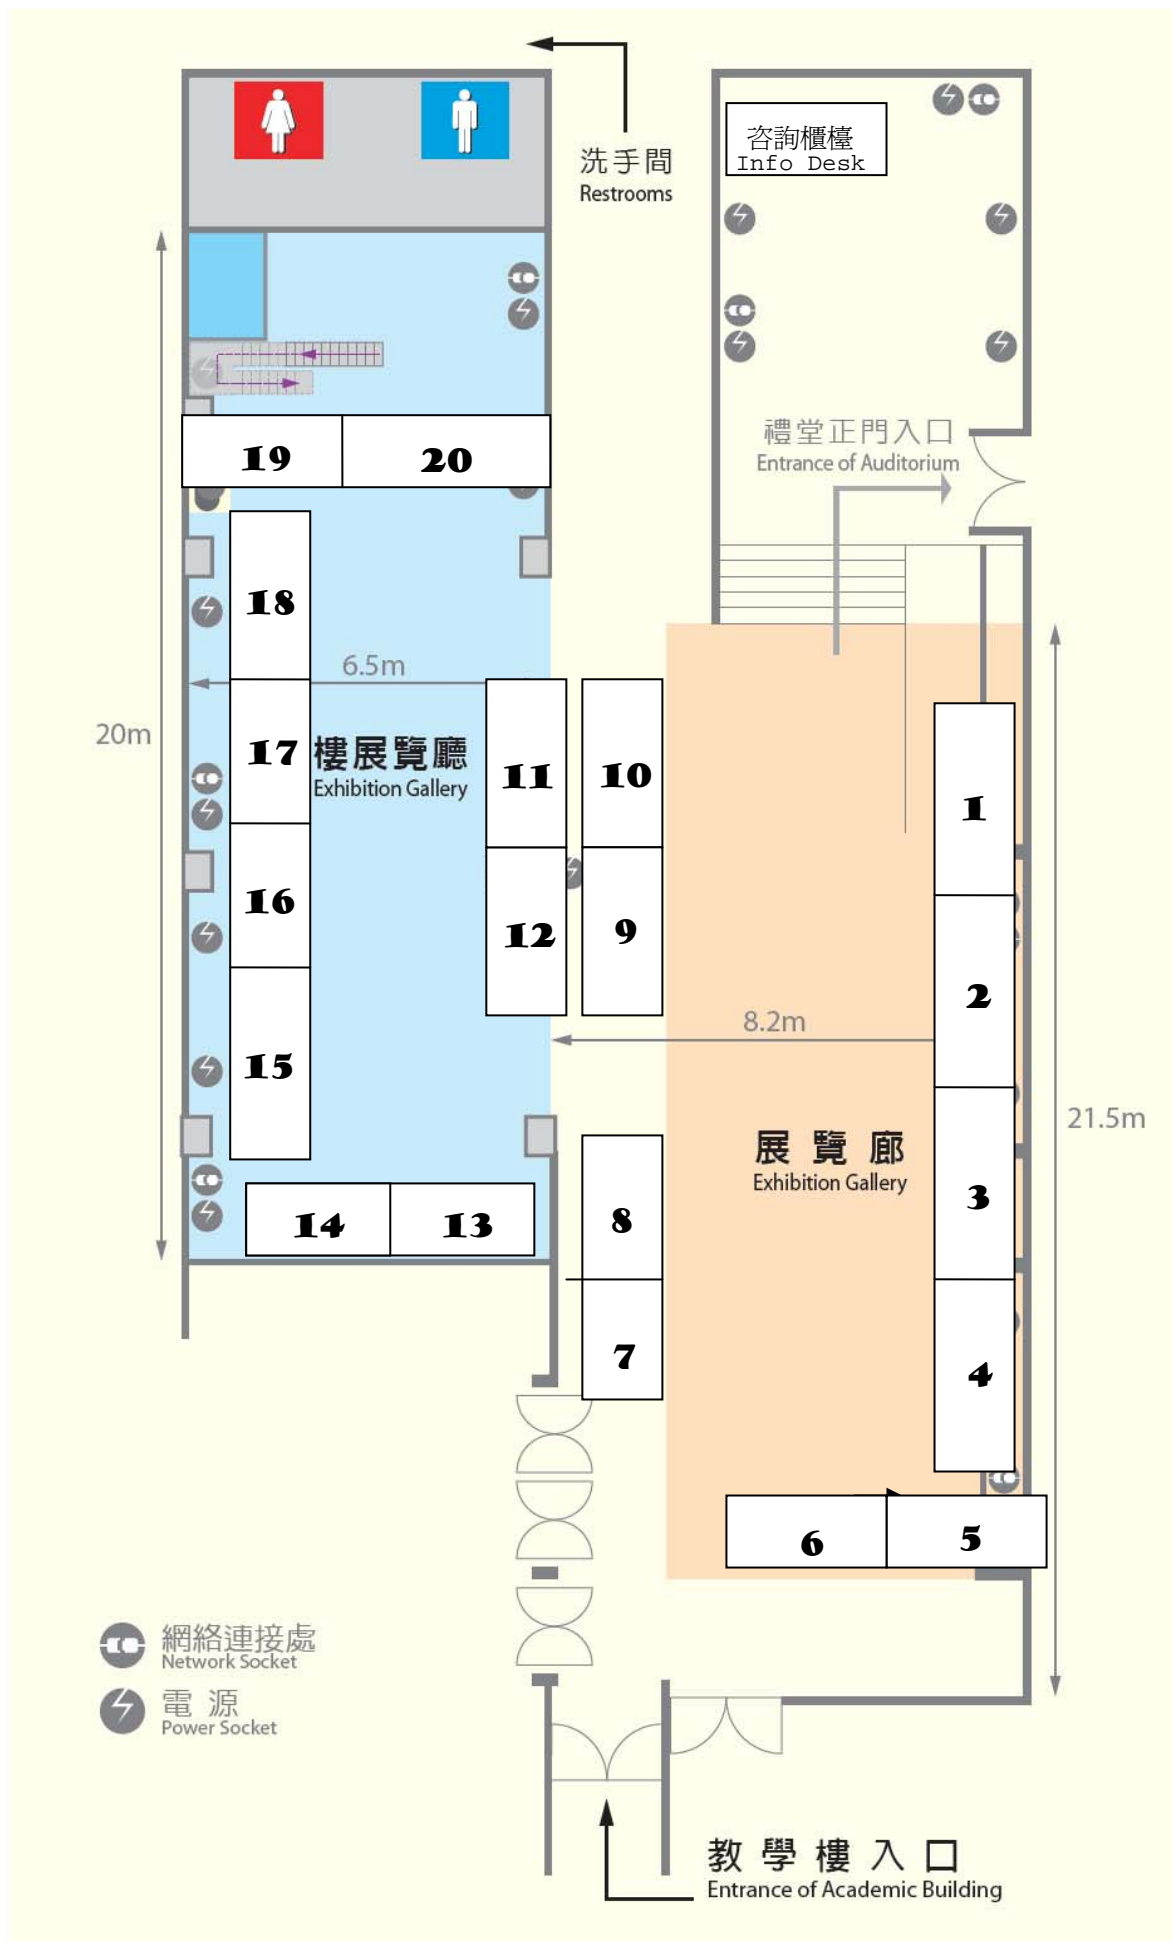

# 懷遠樓展覽廳及展覽廊平面圖

Lam Kan Exhibition Gallery & Exhibition Gallery

Guard House

to Canteen

641cm

38

271cm

37

36

21

79X17.5cm

35

22

23

730cm

明德樓地下大堂

940.5cm

34

24

310.5cm

35.5cm

773.5cm

35.5cm

backdrop 350cm(w) x 300cm(h)

30

29

28

27

spot Light Track 585cm

spot Light Track 832cm

79X17.5cm